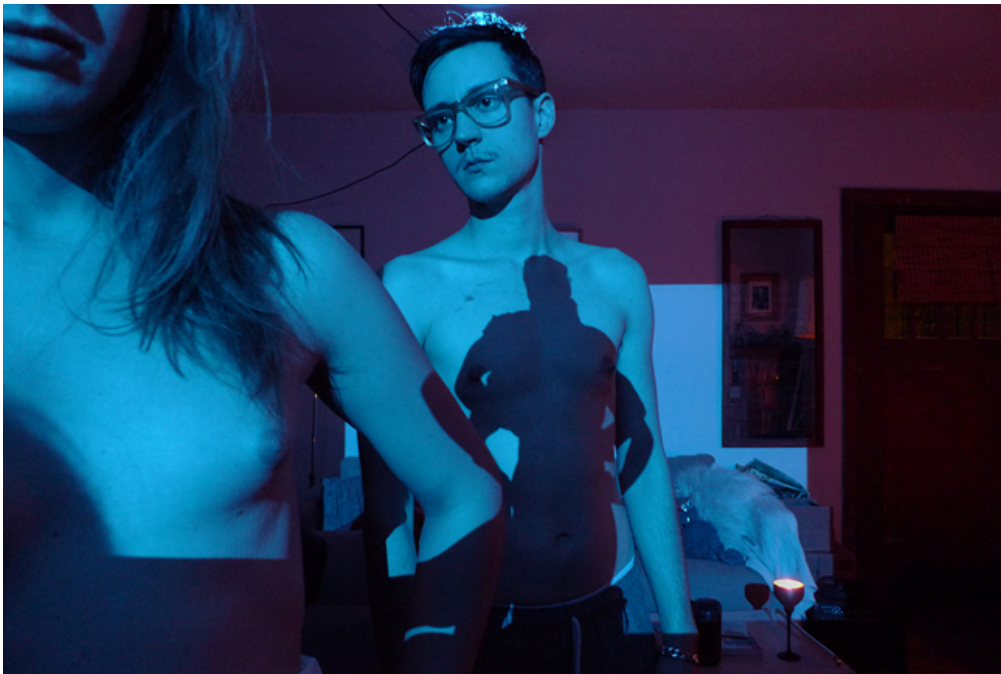

LUIS DE JESUS LOS ANGELES

1110 Mateo Street, Los Angeles CA 90021
213 395 0762 | gallery@luisdejesus.com
luisdejesus.com

artillery

KILLER PICK OF THE WEEK

OCTOBER 16, 2014

Zackary Drucker and Rhys Ernst, FLAWLESS THROUGH THE MIRROR (RELATIONSHIP, #44), 2008-13

Zackary Drucker and Rhys Ernst | Luis De Jesus Los Angeles

[Eve Wood](#)

Transformation is never easy, but almost always necessary, and in the case of Zackary Drucker and Rhys Ernst, a cause for undaunting exploration. Their most recent collaboration, aptly titled "Post/Relationship/X" explores the intimate moments within a relationship between an opposite-oriented transgender couple, during which time Ernst transitioned from female to male and Drucker transitioned from male to female. The photographs are less diary oriented and more exploratory of the impulse to create a fragmented compendium of dual lives lived on their own terms. Terming the work a "life collaboration," Drucker and Ernst postulate so much more than the dissolution of a relationship, but the beginning of a new future as working artists.

Zackary Drucker and Rhys Ernst
Post/Relationship/X on view until Nov. 1, 2014

[Luis De Jesus Los Angeles](#)
2685 S La Cienega Boulevard
Los Angeles, CA 90034